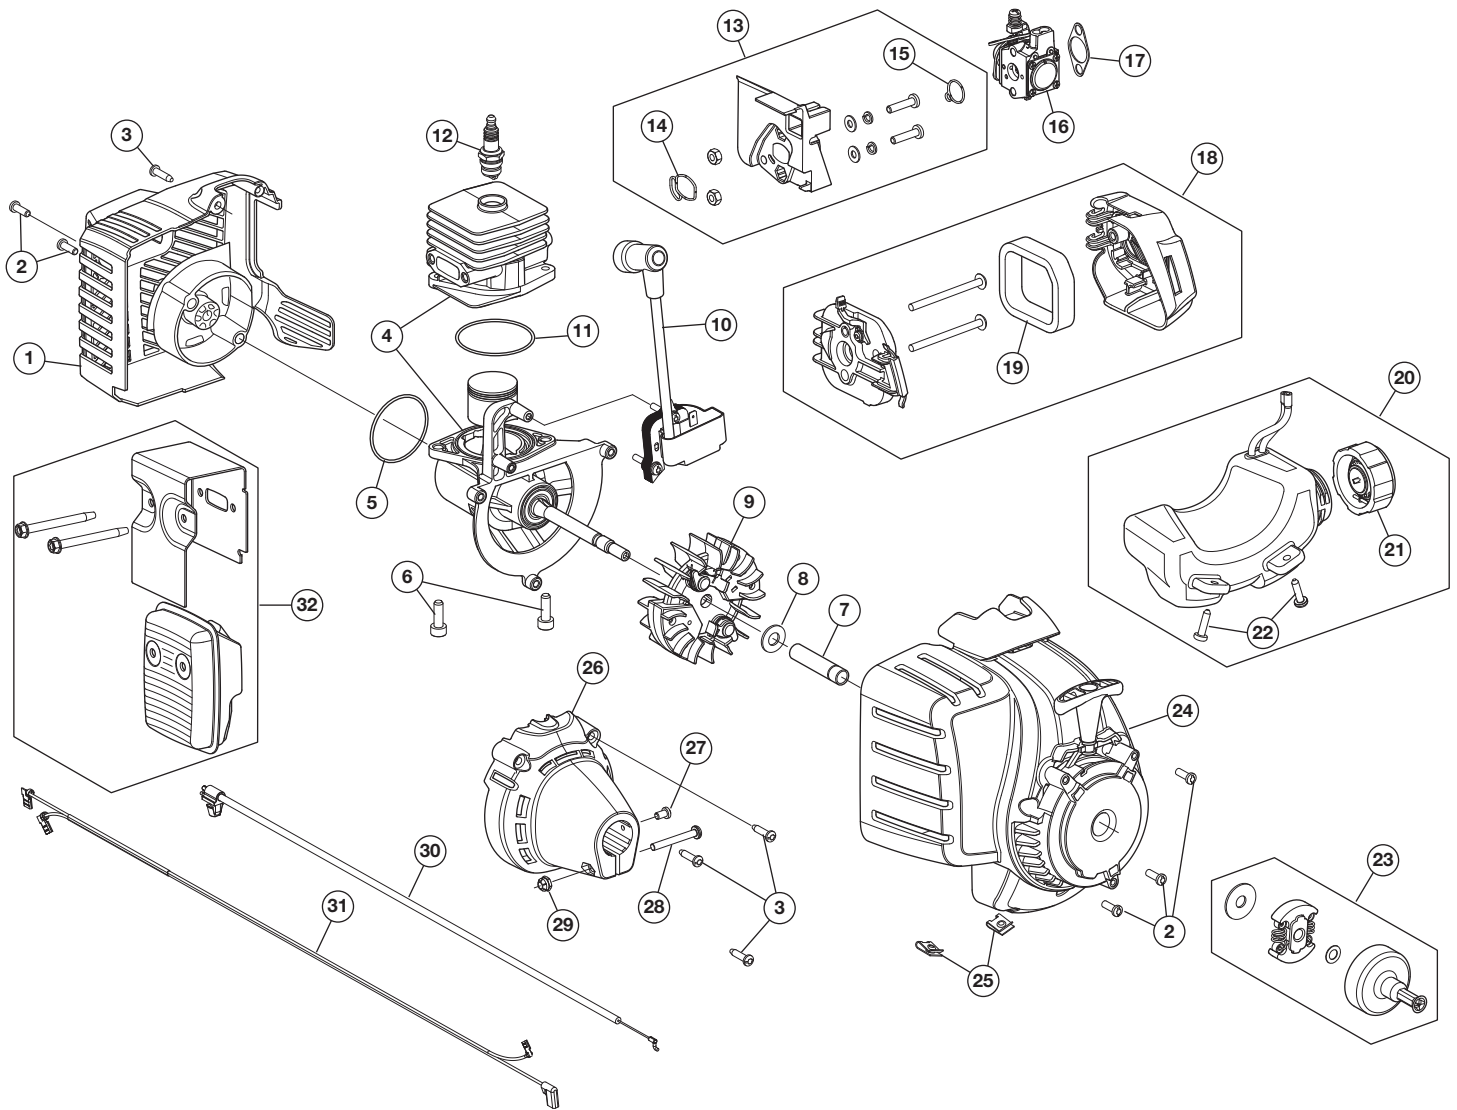

REPLACEMENT PARTS - MODEL RM2520 2-CYCLE TRIMMER

PPN 41CDZ20C983

Item	Part No.	Description
1	753-06194	Rear Cover Assembly (includes 2 & 3)
2	791-181345	Cover Screw
3	791-181862	Housing Screw
4	753-06922	Short Block Assembly (includes 5 - 12)
5	753-06174	O-Ring
6	791-182723	Crankcase Bolt
7	753-06218	Spacer
8	753-06247	Washer
9	753-06175	Flywheel Assembly
10	753-06763	Module Assembly
11	753-06275	Crankcase O-Ring
12	753-06847	Spark Plug
13	753-06189	Insulator Assembly (includes 14 & 15)
14	753-06184	Insulator O-Ring
15	753-06185	Carburetor O-Ring
16	753-06190	Carburetor

Item	Part No.	Description
17	753-06253	Air Cleaner Gasket
18	753-06415	Aircleaner Cover Assembly (includes 19)
19	753-06417	Aircleaner Filter
20	753-06921	Fuel Tank Assembly (includes 21 & 22)
21	791-181930	Fuel Tank Screw
22	791-182612	Fuel Tank Cap
23	753-05860	Clutch Assembly
24	753-06943	Starter Housing (includes 3 & 25)
25	791-182366	U-shaped Nut
26	753-06181	Clutch Cover (includes 2)
27	791-182519	Anti-rotation Screw
28	753-04003	Clamp Screw
29	712-0161	Clamp Nut
30	753-06188	Throttle Cable
31	753-06187	Lead Wires
32	753-06418	Muffler Assembly

REPLACEMENT PARTS - MODEL RM2520

2-CYCLE TRIMMER

PPN 41CDZ20C983

Item	Part No.	Description
1	753-04234	Throttle Housing Assembly (includes 2 - 4)
2	791-182405	Switch Assembly
3	791-182690	Throttle Trigger Spring
4	753-04119	Throttle Trigger
5	753-06880	Upper Shaft Housing Assembly
6	753-08042	D-Handle (includes 7)
7	753-06040	D-Handle Bolt
8	753-06944	Split Boom Coupler (includes 9)
9	791-182057	Anti-Rotation Screw
11	753-04508	Lower Shaft Housing Assembly
12	753-04282	Shield Mounting Hardware
13	753-04283	Shield Assembly (includes 14)
14	791-180553	Blade Assembly
15	753-04284	Outer Spool Assembly (includes 16)
16	791-610660	Retainer
17	791-610317B	Spring
18	753-1155	Inner Reel
19	791-153066B	Bump Head Knob Assembly

* Items Not Shown

* 753-1156 Reel & Line Assembly