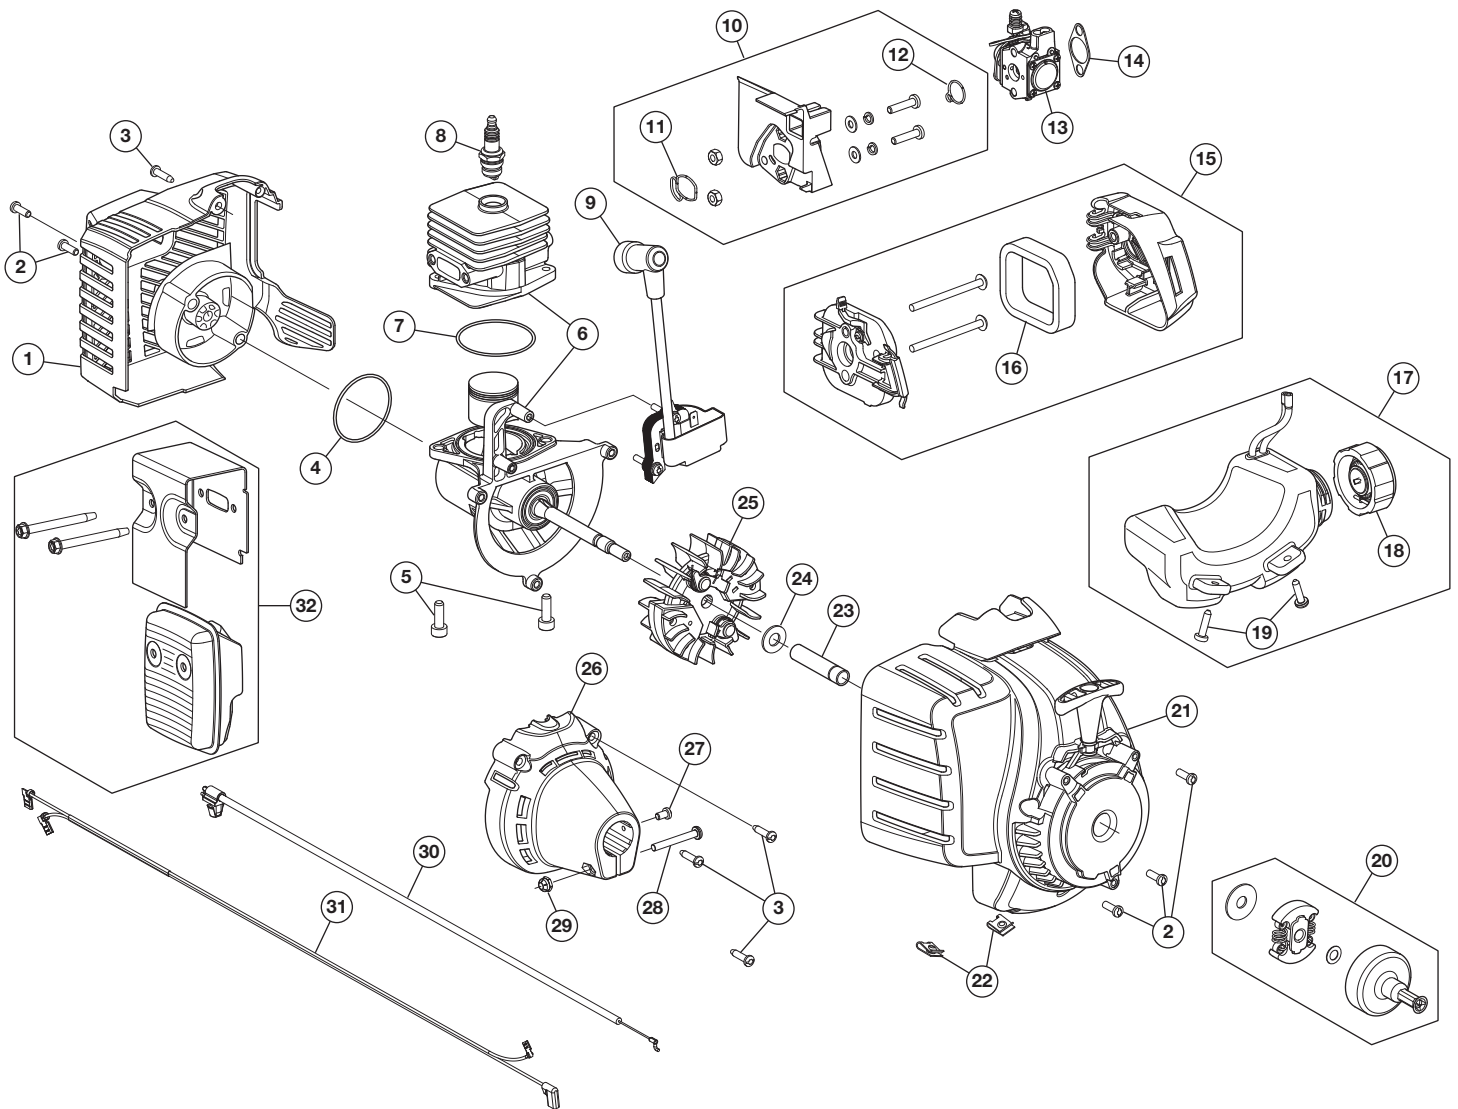

REPLACEMENT PARTS - MODEL RM2570 2-CYCLE TRIMMER

PPN 41CDZ22C983

Item	Part No.	Description
1	753-06194	Rear Cover Assembly (includes 2 & 3)
2	791-181345	Cover Screw
3	791-181862	Rear Housing Screw
4	753-06174	O-Ring
5	791-182723	Crankcase Bolt
6	753-06922	Short Block Assembly (includes 4, 5, 7 - 9 & 23 - 25)
7	753-06275	Crankcase O-Ring
8	753-06847	Spark Plug
9	753-06763	Module Assembly
10	753-06189	Insulator Assembly (includes 11 & 12)
11	753-06184	Insulator O-Ring
12	753-06185	Carburetor O-Ring
13	753-06190	Carburetor
14	753-06253	Air Cleaner Gasket
15	753-06415	Aircleaner Cover Assembly (includes 16)
16	753-06417	Aircleaner Filter

REPLACEMENT PARTS - MODEL RM2570

2-CYCLE TRIMMER

PPN 41CDZ22C983

Item	Part No.	Description
1	753-04234	Throttle Housing Assembly (includes 2 - 4)
2	791-182405	Switch Assembly
3	791-182690	Throttle Trigger Spring
4	753-04119	Throttle Trigger
5	753-04236	Upper Drive Shaft Housing Assembly
6	753-06944	Split Boom Coupler (includes 7)
7	791-182057	Screw
8	753-08042	D-Handle (includes 9)
9	753-06040	D-Handle Bolt
10	753-06139	Lower Drive Shaft Housing Assembly (includes 11)
11	753-05267	Lower Flexible Drive Shaft
12	753-08360	Shield Assembly (includes 13 & 14)
13	753-04282	Shield Mounting Hardware
14	753-08355	Blade Assembly
15	753-06571	Gear Box Assembly (includes 16 - 21)
16	753-05698	Anti-Rotation Screw
17	753-04284	Outer Spool Assembly
18	791-610660	Retainer
19	791-610317B	Spring
20	753-1155	Inner Reel
21	791-153066B	Bump Knob Assembly