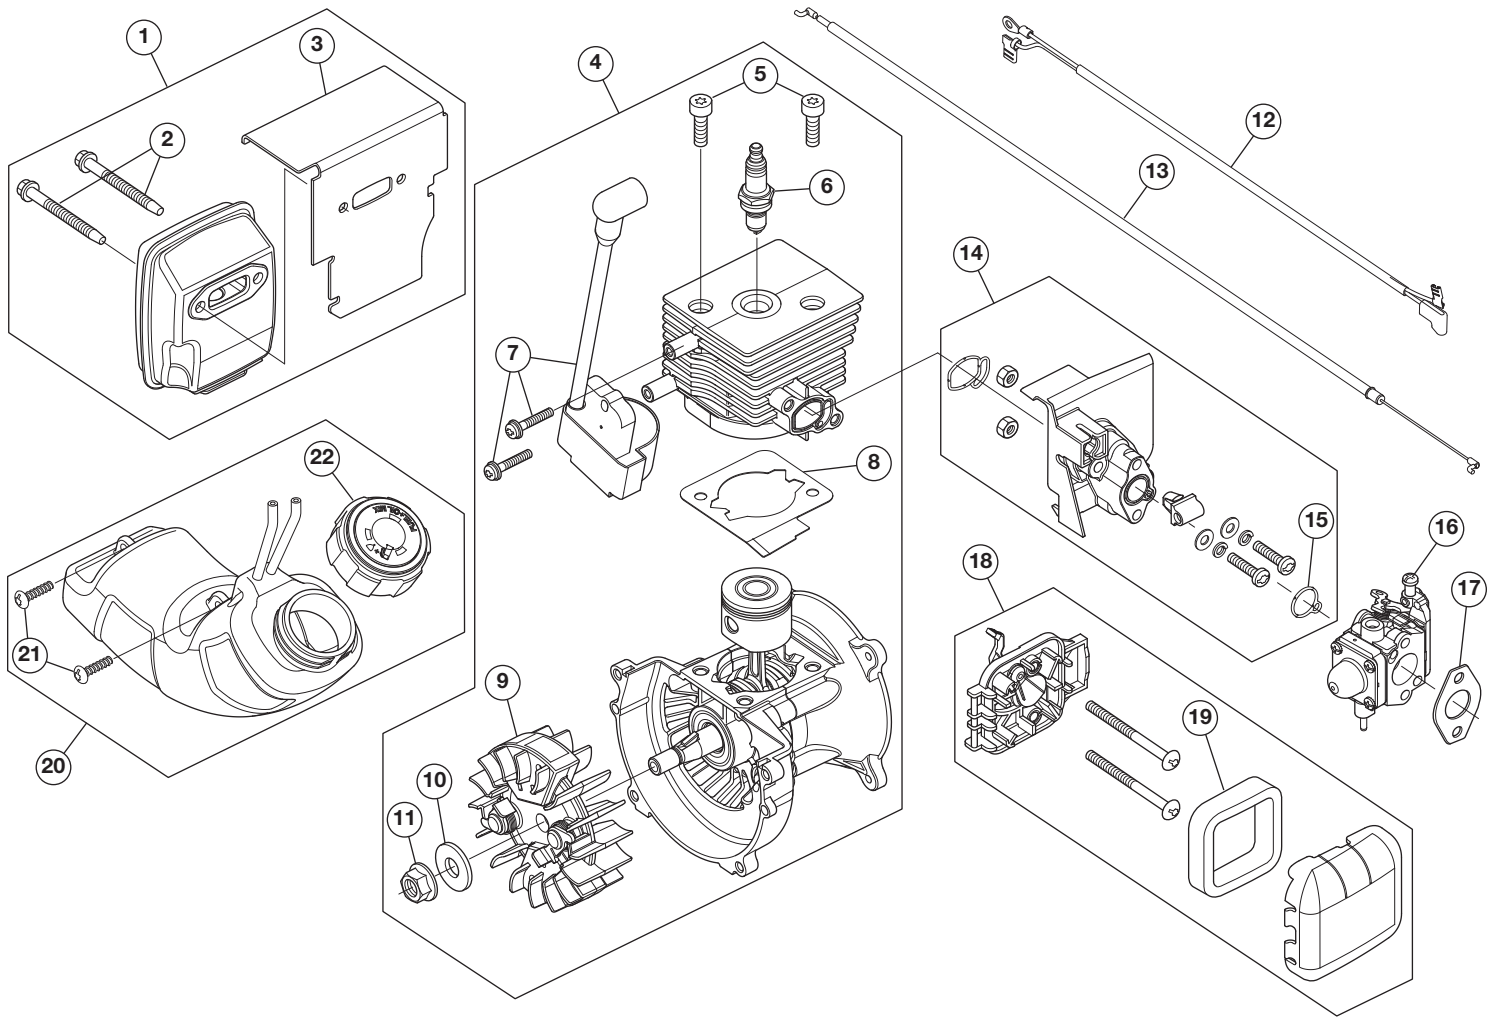

REPLACEMENT PARTS - MODEL RM2BV

2-CYCLE BLOWER/VACUUM

PPN 41BS2BVG983

Item	Part No.	Description	Item	Part No.	Description
1	753-06027	Muffler Assembly (includes 2 & 3)	12	753-05949	Lead Wire
2	753-06294	Muffler Screws	13	753-06690	Throttle Cable
3	753-05946	Muffler Gasket	14	753-06189	Insulator Assembly (includes 15)
4	753-06687	Shortblock Assembly (includes 5 - 11)	15	753-06185	Insulator O-Ring
5	753-05703	Screw	16	753-06753	Carburetor Assembly (includes 17)
6	753-06193	Spark Plug	17	753-06253	Carburetor Gasket
7	753-06443	Module Assembly	18	753-07011	Aircleaner Assembly (includes 19)
8	753-06827	Cylinder Gasket	19	753-05254	Air Filter
9	753-06175	Flywheel Assembly	20	753-06720	Fuel Tank Assembly (includes 21 & 22)
10	736-04107	Washer	21	753-04595	Screw
11	753-05687	Nut	22	791-182529	Fuel Cap

REPLACEMENT PARTS - MODEL RM2BV 2-CYCLE BLOWER/VACUUM

PPN 41BS2BVG983

Item	Part No.	Description
1	753-06694	Muffler Cover Assembly (includes 11)
2	753-05936	Upper Tube
3	753-06000	Nozzle
4	753-06660	Upper Vac Tube
5	753-06661	Lower Vac Tube
6	753-05932	Outer Trigger Lock
7	753-05919	Handle Grips
8	791-182405	Switch
9	753-05925	Wavey Washer
10	753-05924	Inner Trigger Lock
11	753-04595	Screw
12	753-05930	Throttle Trigger
13	753-05926	Latch Tube
14	753-05939	Latch Spring

Item	Part No.	Description
15	1755	Screw
16	753-06696	Door Lock
17	753-06678	Intake Cover
18	753-05918	Spring
19	753-06679	Impeller Housing
20	753-06700	Adapter
21	753-06701	Nut
22	753-05928	Washer
23	753-06807	Impeller
24	791-181862	Screw
25	753-06693	Impeller Housing
26	753-08298	Engine Cover Assembly (includes 11 & 24)
27	753-06658	Elbow
28	753-06659	Bag