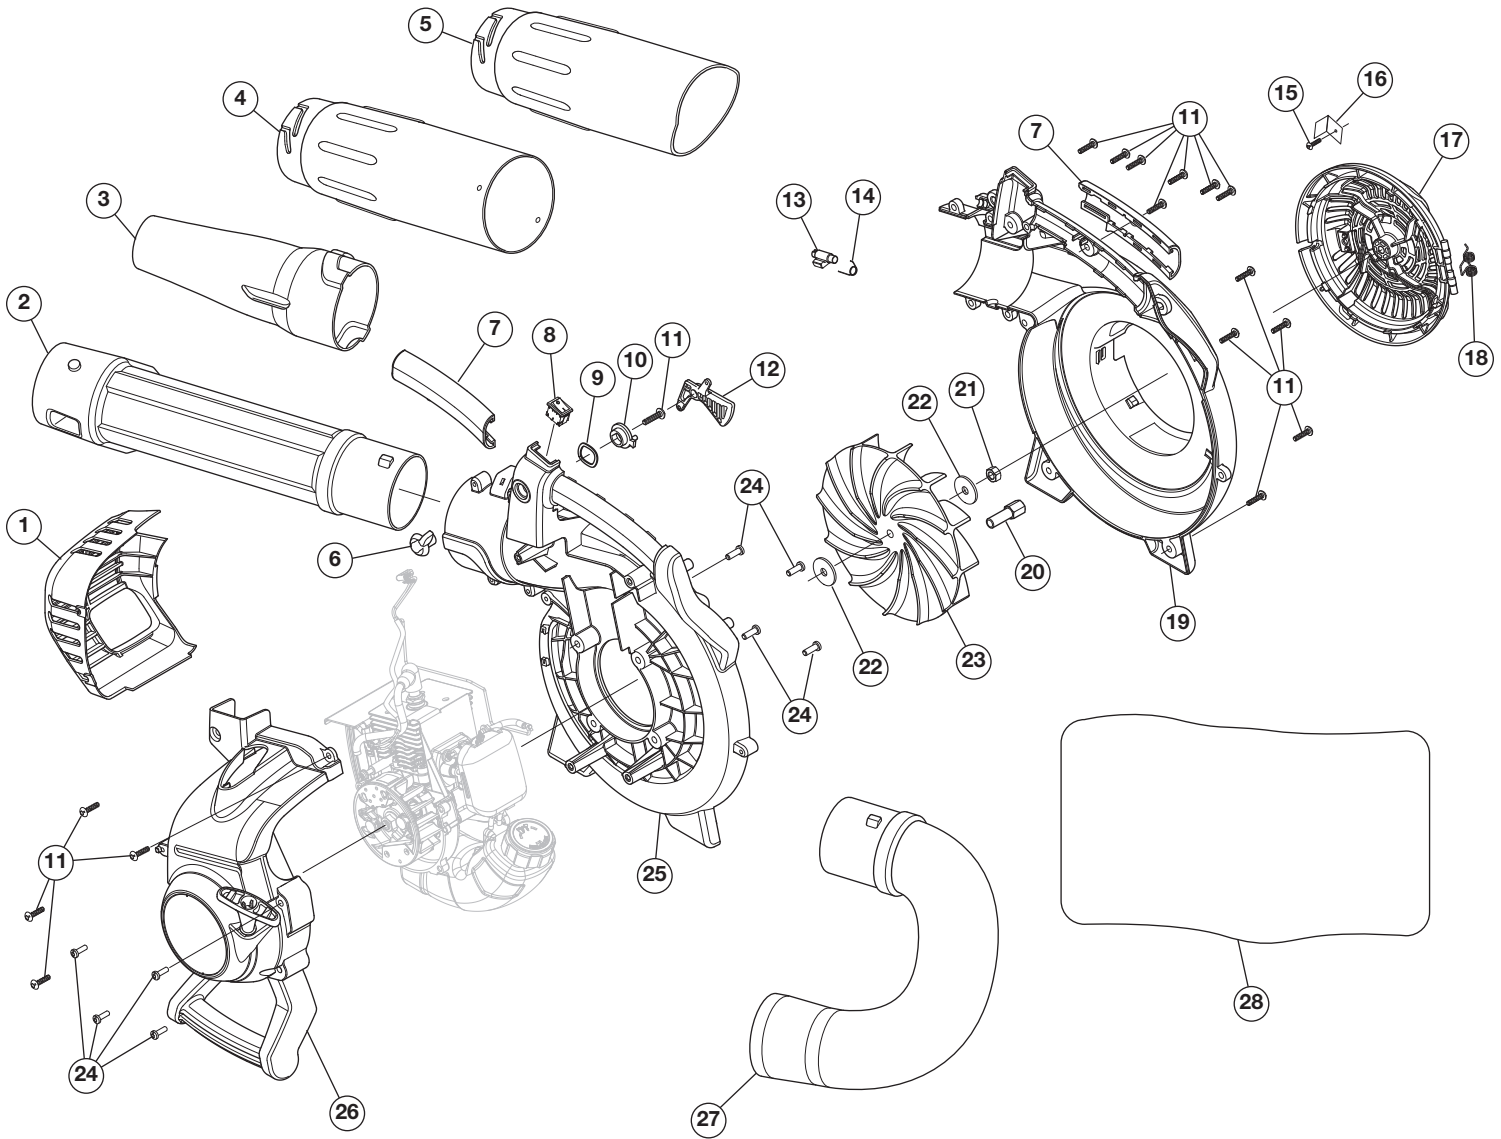

REPLACEMENT PARTS - MODEL RM2BV

2-CYCLE BLOWER/VACUUM

PPN 41BS2BVG983

Item	Part No.	Description	Item	Part No.	Description
1	753-06027	Muffler Assembly (includes 2 & 3)	12	753-05949	Lead Wire
2	753-06294	Muffler Screws	13	753-06690	Throttle Cable
3	753-05946	Muffler Gasket	14	753-06189	Insulator Assembly (includes 15)
4	753-06687	Shortblock Assembly (includes 5 - 11)	15	753-06185	Insulator O-Ring
5	753-05703	Screw	16	753-06753	Carburetor Assembly (includes 17)
6	753-06193	Spark Plug	17	753-06253	Carburetor Gasket
7	753-06443	Module Assembly	18	753-07011	Aircleaner Assembly (includes 19)
8	753-06827	Cylinder Gasket	19	753-05254	Air Filter
9	753-06175	Flywheel Assembly	20	753-06720	Fuel Tank Assembly (includes 21 & 22)
10	736-04107	Washer	21	753-04595	Screw
11	753-05687	Nut	22	791-182529	Fuel Cap

REPLACEMENT PARTS - MODEL RM2BV 2-CYCLE BLOWER/VACUUM

PPN 41BS2BVG983

Item	Part No.	Description
1	753-06694	Muffler Cover Assembly (includes 11)
2	753-05936	Upper Tube
3	753-06000	Nozzle
4	753-06660	Upper Vac Tube
5	753-06661	Lower Vac Tube
6	753-05932	Outer Trigger Lock
7	753-05919	Handle Grips
8	791-182405	Switch
9	753-05925	Wavey Washer
10	753-05924	Inner Trigger Lock
11	753-04595	Screw
12	753-05930	Throttle Trigger
13	753-05926	Latch Tube
14	753-05939	Latch Spring

Item	Part No.	Description
15	1755	Screw
16	753-06696	Door Lock
17	753-06678	Intake Cover
18	753-05918	Spring
19	753-06679	Impeller Housing
20	753-06700	Adapter
21	753-06701	Nut
22	753-05928	Washer
23	753-06807	Impeller
24	791-181862	Screw
25	753-06693	Impeller Housing
26	753-08298	Engine Cover Assembly (includes 11 & 24)
27	753-06658	Elbow
28	753-06659	Bag