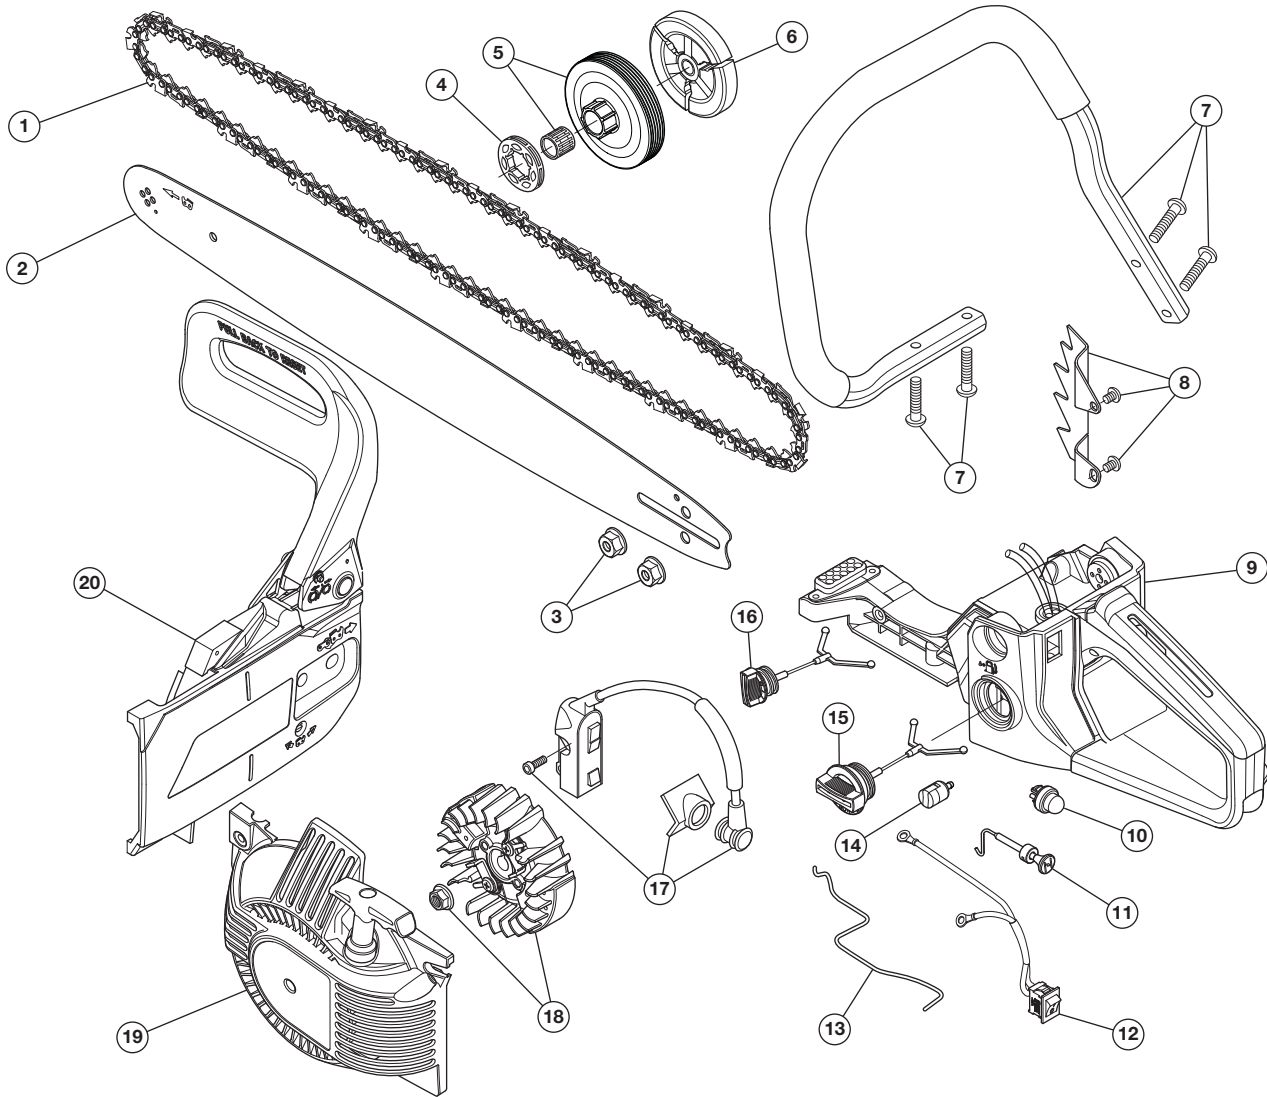

REPLACEMENT PARTS - MODELS RM4618 AND RM4620

46CC CHAIN SAWS

PPNs 41BY469S983 and 41CY462S983

Item	Part No.	Description
1	753-08106	Muffler Assembly
2	753-08217	46cc Short Block Assembly
3	753-08107	Spark Plug
4	753-08129	Air Filter Cover Assembly

Item	Part No.	Description
5	753-08134	Air Filter
6	753-08135	Cylinder Cover Assembly (with Plate and Screws (5))
7	753-08137	Carburetor Assembly

REPLACEMENT PARTS - MODELS RM4618 AND RM4620

46CC CHAIN SAWS

PPNs 41BY469S983 and 41CY462S983

Item	Part No.	Description	Item	Part No.	Description
1	753-08242	Saw Chain 18" (for RM4618)	11	753-08221	Choke Lever Assembly
	753-08102	Saw Chain 20" (for RM4620)	12	753-08223	Stop Switch Assembly
2	753-08241	Guide Bar 18" (for RM4618)	13	753-08132	Throttle Rod
	753-08101	Guide Bar 20" (for RM4620)	14	753-08123	Fuel Filter
3	753-08105	Guide Bar Nuts (2)	15	753-08133	Fuel Cap Assembly
4	753-08219	Sprocket	16	753-08222	Oil Cap Assembly
5	753-08220	Clutch Drum Assembly	17	753-08138	Ignition Module Assembly (with Screws (2))
6	753-08145	Clutch Assembly	18	753-08131	Flywheel Assembly
7	753-08130	Chainsaw Handle Assembly (with Screws (4))	19	753-08310	Starter Housing Assembly
8	753-08128	Spike Plate (with Screws (2))	20	753-08143	Chainsaw Brake Assembly
9	753-08142	Fuel Tank Assembly			
10	753-08127	Primer Bulb			