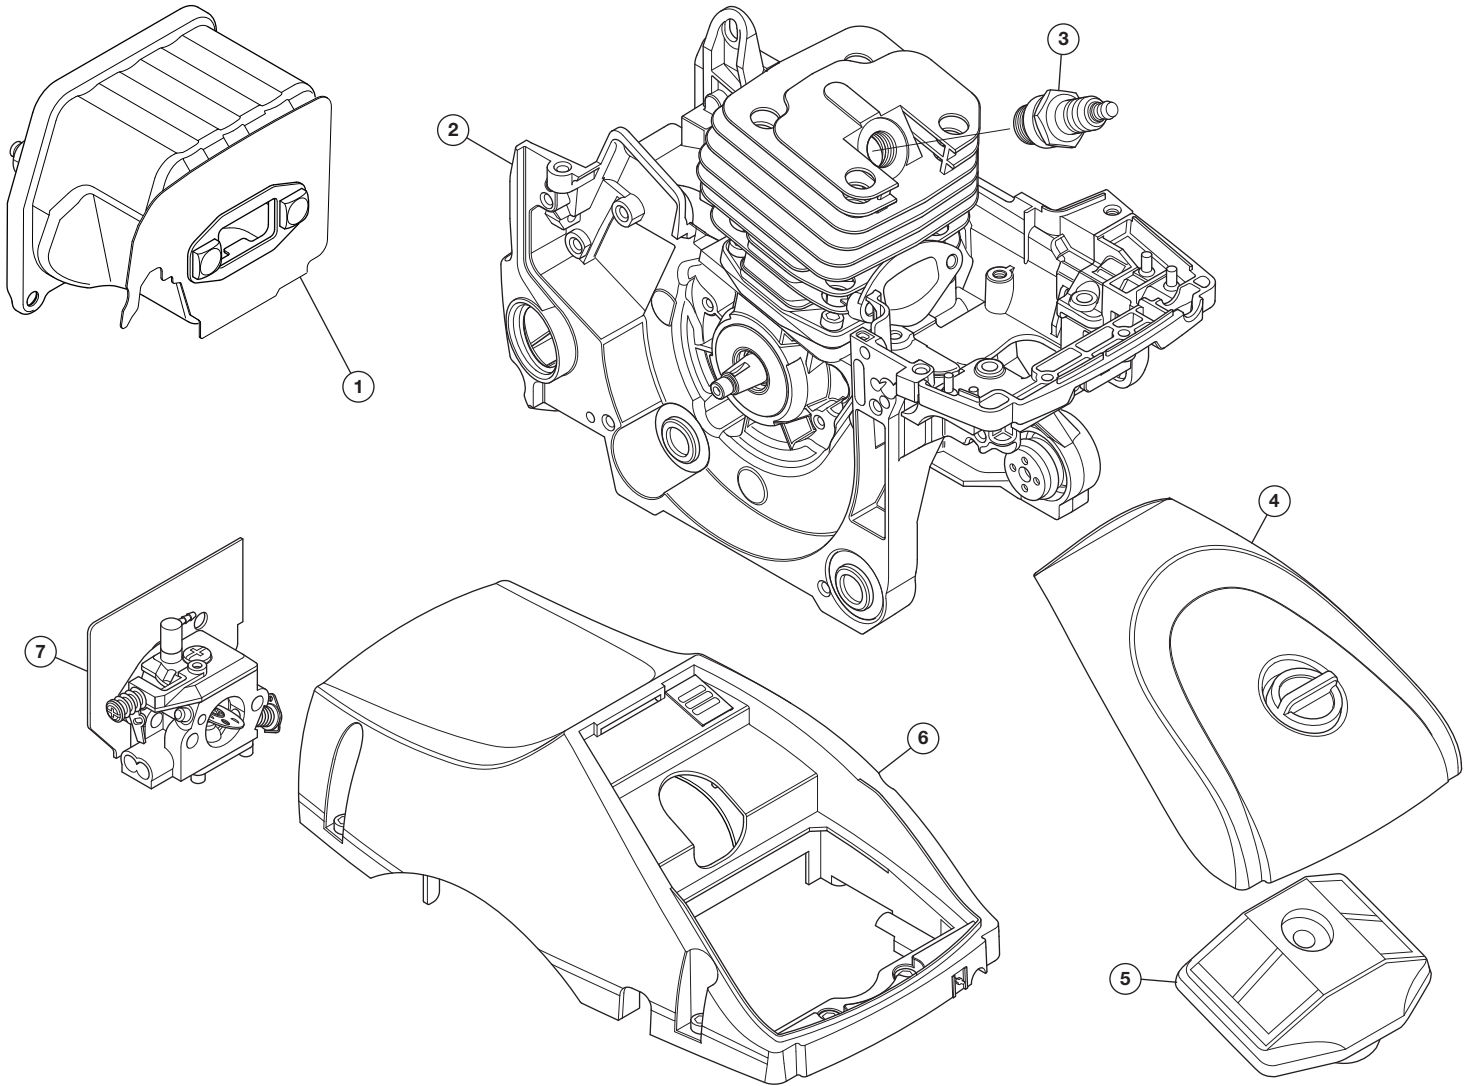

REPLACEMENT PARTS - MODELS RM4618 AND RM4620

46CC CHAIN SAWS

PPNs 41BY469S983 and 41CY462S983

Item	Part No.	Description
1	753-08106	Muffler Assembly
2	753-08217	46cc Short Block Assembly
3	753-08107	Spark Plug
4	753-08129	Air Filter Cover Assembly

Item	Part No.	Description
5	753-08134	Air Filter
6	753-08135	Cylinder Cover Assembly (with Plate and Screws (5))
7	753-08137	Carburetor Assembly

REPLACEMENT PARTS - MODELS RM4618 AND RM4620

46CC CHAIN SAWS

PPNs 41BY469S983 and 41CY462S983

Item	Part No.	Description	Item	Part No.	Description
1	753-08242	Saw Chain 18" (for RM4618)	11	753-08221	Choke Lever Assembly
	753-08102	Saw Chain 20" (for RM4620)	12	753-08223	Stop Switch Assembly
2	753-08241	Guide Bar 18" (for RM4618)	13	753-08132	Throttle Rod
	753-08101	Guide Bar 20" (for RM4620)	14	753-08123	Fuel Filter
3	753-08105	Guide Bar Nuts (2)	15	753-08133	Fuel Cap Assembly
4	753-08219	Sprocket	16	753-08222	Oil Cap Assembly
5	753-08220	Clutch Drum Assembly	17	753-08138	Ignition Module Assembly (with Screws (2))
6	753-08145	Clutch Assembly	18	753-08131	Flywheel Assembly
7	753-08130	Chainsaw Handle Assembly (with Screws (4))	19	753-08310	Starter Housing Assembly
8	753-08128	Spike Plate (with Screws (2))	20	753-08143	Chainsaw Brake Assembly
9	753-08142	Fuel Tank Assembly			
10	753-08127	Primer Bulb			