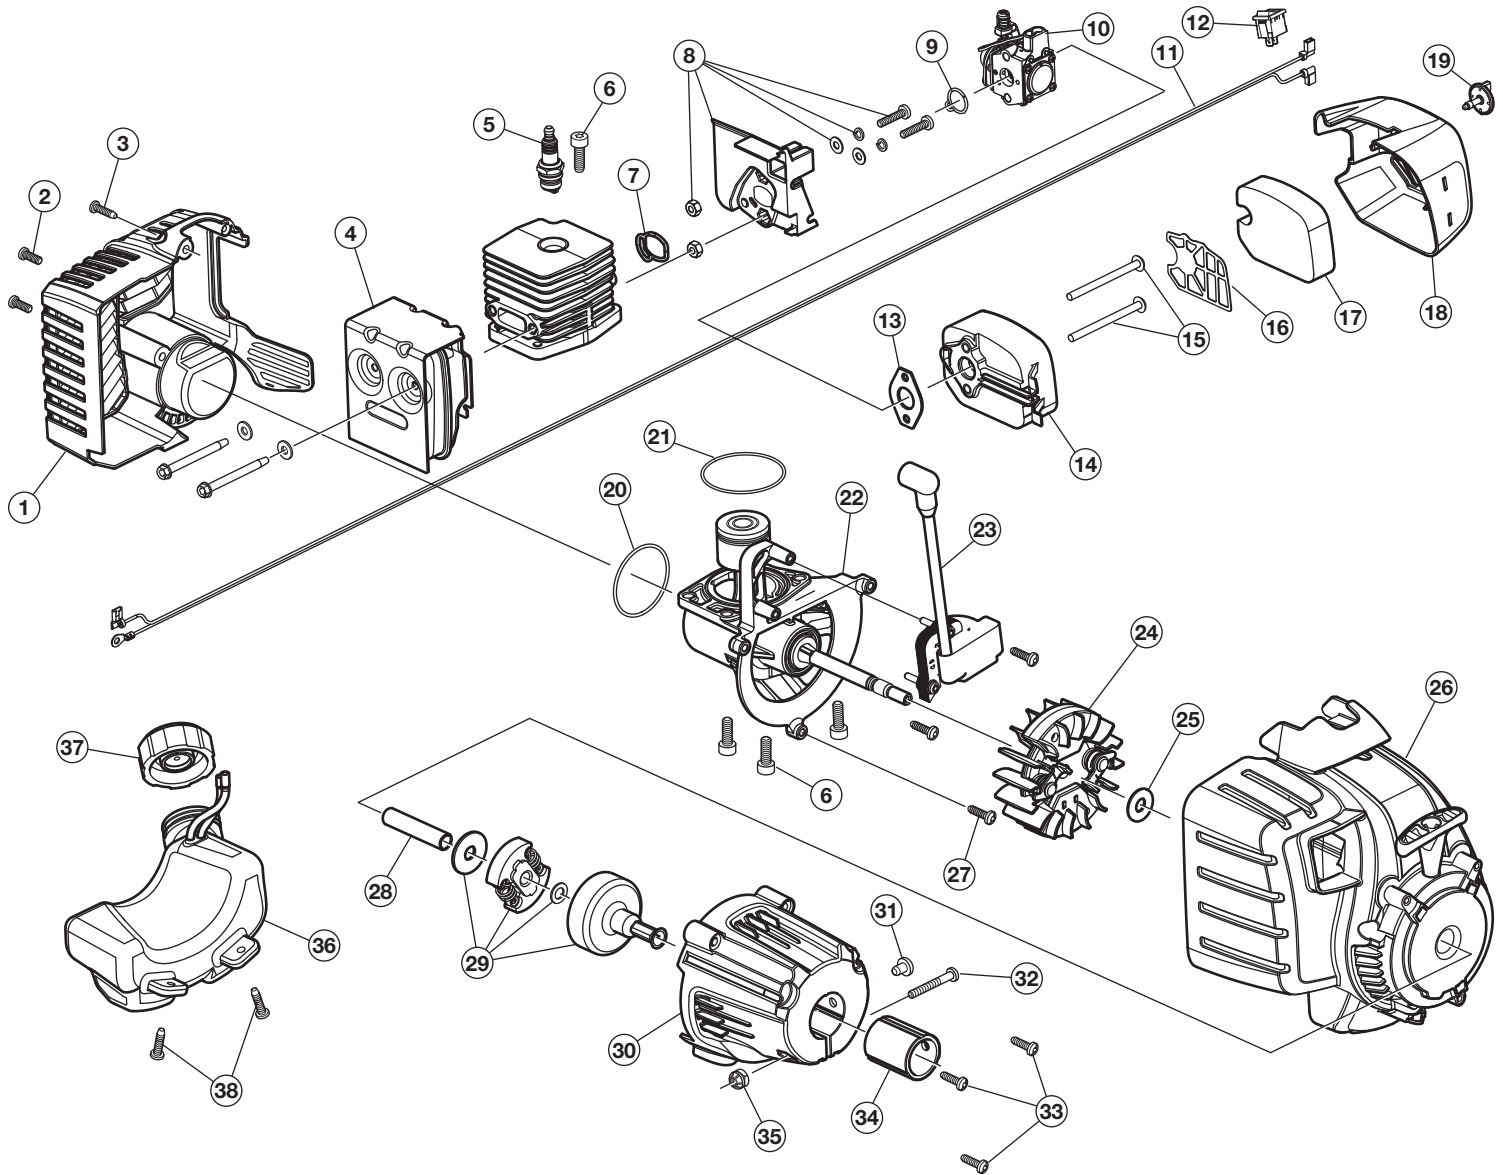

# REPLACEMENT PARTS - MODEL RM4625

## 2-CYCLE CULTIVATOR

PPN 21BK125G983

Item	Part No.	Description
1	753-06833	Rear Housing (includes 2, 3 and 20)
2	791-18186	Screw
3	791-181345	Screw
4	753-06792	Muffler Assembly
5	753-06847	Spark Plug
6	791-182723	Screw
7	753-06184	O-Ring
8	753-06189	Insulator Assembly (includes 7 and 9)
9	753-06185	O-Ring
10	753-06423	Carburetor
11	753-06839	Lead Wire
12	791-182405	Switch Assembly
13	753-06253	Gasket
14	753-06834	Air Cleaner Base
15	753-05253	Screw
16	753-06835	Plate
17	753-06836	Filter
18	753-06837	Air Cleaner Cover
19	753-06838	Screw

Item	Part No.	Description
20	753-06174	O-Ring
21	753-06275	O-Ring
22	753-06841	Shortblock (includes 5, 6, 21, 23 - 25)
23	753-06840	Module
24	753-06175	Flywheel
25	753-06247	Washer
26	753-08404	Starter Housing Assembly
27	791-181862	Screw
28	753-06218	Spacer
29	753-05860	Clutch Assembly
30	753-06843	Clutch Cover
31	753-06844	Bolt
32	9689A	Screw
33	791-181345	Screw
34	753-06845	Rubber Spacer
35	712-0161	Nut
36	753-06846	Fuel Tank (includes 37 and 38)
37	791-182612	Fuel Cap
38	9206A	Fuel Tank Screw

# REPLACEMENT PARTS - MODEL RM4625 2-CYCLE CULTIVATOR PPN 21BK125G983

Item	Part No.	Description
1	753-06808	Throttle
2	753-06319	Handle
3	753-05940	Spring
4	753-06831	Throttle Cable
5	753-06832	Cap
6	10591	Eyelet Bolt
7	753-05527	Nut
8	791-182899	Bolt
9	753-04052	Washer
10	791-182677	Knob
11	753-06809	Handle
12	753-04060	Screw
13	753-06813	Upper Bracket
14	753-06814	Lower Bracket
15	753-04061	Nut
16	710-1026	Bolt
17	753-04052	Washer
18	753-04061	Nut
19	753-06810	Shield
20	753-06812	Tube (includes 21)
21	753-04499	Flex Shaft
22	753-06817	Square Tube
23	753-06969	Clevis Pin
24	753-04057	Cotter Pin
25	753-06816	Axle
26	753-06815	Spacer
27	791-182910	Washer
28	753-04437	Wheel (includes 29)
29	753-04062	Cap
30	753-06811	Clip
31	753-05983	Tine (Left Inner, Right Outer)
32	753-05984	Tine (Left Outer, Right Inner)
33	791-182195	Screw
34	791-180288	Screw
35	753-06063	Gearbox (includes 33)